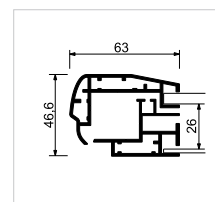

Vitrinas de anuncios con cierre SCTF

fieltro | IP56 exterior | cierre con cilindro | top incernierato

codigo de producto	DIN / medida	X x Y	A x B
SCTFBLUE4xA4PH	SCTFRED4xA4PH	4 x A4 459 x 633mm	585 x 760mm
SCTFBLUE6xA4PH	SCTFRED6xA4PH	6 x A4 678 x 633mm	805 x 760mm
SCTFBLUE8xA4PH	SCTFRED8xA4PH	8 x A4 898 x 633mm	1025 x 760mm
SCTFBLUE9xA4PH	SCTFRED9xA4PH	9 x A4 678 x 940mm	805 x 1067mm
SCTFBLUE12xA4PH	SCTFRED12xA4PH	12 x A4 898 x 940mm	1025 x 1067mm
SCTFBLUE15xA4PH	SCTFRED15xA4PH	15 x A4 1118 x 940mm	1245 x 1067mm
SCTFBLUE18xA4PH	SCTFRED18xA4PH	18 x A4 1338 x 940mm	1465 x 1067mm
SCTFBLUE21xA4PH	SCTFRED21xA4PH	21 x A4 1558 x 940mm	1685 x 1067mm
SCTFBLUE24xA4PH	SCTFRED24xA4PH	24 x A4 1779 x 940mm	1905 x 1067mm
SCTFBLUE27xA4PH	SCTFRED27xA4PH	27 x A4 1998 x 940mm	2125 x 1067mm
SCTFGREEN4xA4PH	SCTFGREY4xA4PH	4 x A4 459 x 633mm	585 x 760mm
SCTFGREEN6xA4PH	SCTFGREY6xA4PH	6 x A4 678 x 633mm	805 x 760mm
SCTFGREEN8xA4PH	SCTFGREY8xA4PH	8 x A4 898 x 633mm	1025 x 760mm
SCTFGREEN9xA4PH	SCTFGREY9xA4PH	9 x A4 678 x 940mm	805 x 1067mm
SCTFGREEN12xA4PH	SCTFGREY12xA4PH	12 x A4 898 x 940mm	1025 x 1067mm
SCTFGREEN15xA4PH	SCTFGREY15xA4PH	15 x A4 1118 x 940mm	1245 x 1067mm
SCTFGREEN18xA4PH	SCTFGREY18xA4PH	18 x A4 1338 x 940mm	1465 x 1067mm
SCTFGREEN21xA4PH	SCTFGREY21xA4PH	21 x A4 1558 x 940mm	1685 x 1067mm
SCTFGREEN24xA4PH	SCTFGREY24xA4PH	24 x A4 1779 x 940mm	1905 x 1067mm
SCTFGREEN27xA4PH	SCTFGREY27xA4PH	27 x A4 1998 x 940mm	2125 x 1067mm