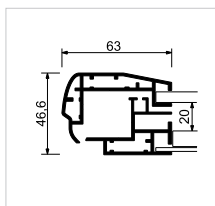

Vitrinas de anuncios con cierre de corcho SCTC

corcho natural | IP56 exterior | cierre con cilindro | top incernierato

codigo de producto	DIN / medida	X x Y	A x B
SCTC4xA4PH	4 x A4	459 x 633mm	585 x 760mm
SCTC6xA4PH	6 x A4	678 x 633mm	805 x 760mm
SCTC8xA4PH	8 x A4	898 x 633mm	1025 x 760mm
SCTC9xA4PH	9 x A4	678 x 940mm	805 x 1067mm
SCTC12xA4PH	12 x A4	898 x 940mm	1025 x 1067mm
SCTC15xA4PH	15 x A4	1118 x 940mm	1245 x 1067mm
SCTC18xA4PH	18 x A4	1338 x 940mm	1465 x 1067mm
SCTC21xA4PH	21 x A4	1558 x 940mm	1685 x 1067mm
SCTC24xA4PH	24 x A4	1779 x 940mm	1905 x 1067mm
SCTC27xA4PH	27 x A4	1998 x 940mm	2125 x 1067mm