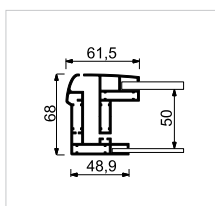

Vitrinas de anuncios con cierre SCL

limpieza en seco | exterior | extraprofundo | cierre con cilindro top incernierato

codigo de producto	DIN / medida	X x Y	A x B
SCL6xA4PH	6 x A4	660 x 615mm	792 x 747mm
SCL8xA4PH	8 x A4	880 x 615mm	1012 x 747mm
SCL9xA4PH	9 x A4	660 x 922mm	792 x 1054mm
SCL12xA4PH	12 x A4	880 x 922mm	1012 x 1054mm
SCL15xA4PH	15 x A4	1100 x 922mm	1232 x 1054mm
SCL18xA4PH	18 x A4	1320 x 922mm	1452 x 1054mm
SCL21xA4PH	21 x A4	1540 x 922mm	1672 x 1054mm
SCL24xA4PH	24 x A4	1760 x 922mm	1892 x 1054mm
SCL27xA4PH	27 x A4	1980 x 922mm	2115 x 1054mm

← página 12

Postes para SCT y SCL